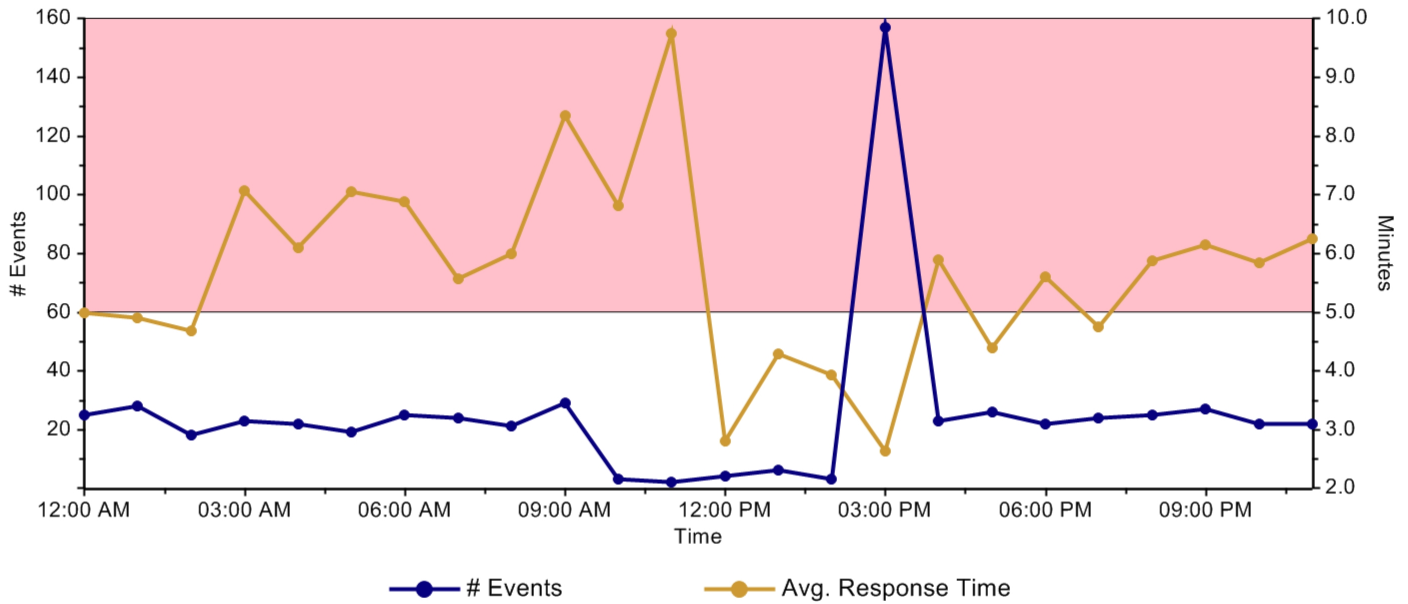

Demo Place

Facility Summary Report (09/29/2014 - 10/02/2014, 12:00 AM - 11:59 PM)

Group(s): [All Groups]

Daily Details

Date	Number of Events	Average Response Time
09/30/2014	315	00:04:02
10/01/2014	245	00:06:17
10/02/2014	40	00:05:09

Demo Place

Facility Summary Report (09/29/2014 - 10/02/2014, 12:00 AM - 11:59 PM)

Group(s): [All Groups]

Hourly Details

Time	Number of Events	Average Response Time
12:00 AM - 12:59 AM	25	00:04:59
01:00 AM - 01:59 AM	28	00:04:54
02:00 AM - 02:59 AM	18	00:04:41
03:00 AM - 03:59 AM	23	00:07:04
04:00 AM - 04:59 AM	22	00:06:06
05:00 AM - 05:59 AM	19	00:07:03
06:00 AM - 06:59 AM	25	00:06:53
07:00 AM - 07:59 AM	24	00:05:34
08:00 AM - 08:59 AM	21	00:05:59
09:00 AM - 09:59 AM	29	00:08:21
10:00 AM - 10:59 AM	3	00:06:49
11:00 AM - 11:59 AM	2	00:09:45
12:00 PM - 12:59 PM	4	00:02:48
01:00 PM - 01:59 PM	6	00:04:17
02:00 PM - 02:59 PM	3	00:03:56
03:00 PM - 03:59 PM	157	00:02:38
04:00 PM - 04:59 PM	23	00:05:53
05:00 PM - 05:59 PM	26	00:04:23
06:00 PM - 06:59 PM	22	00:05:36
07:00 PM - 07:59 PM	24	00:04:45
08:00 PM - 08:59 PM	25	00:05:52
09:00 PM - 09:59 PM	27	00:06:09
10:00 PM - 10:59 PM	22	00:05:50
11:00 PM - 11:59 PM	22	00:06:15