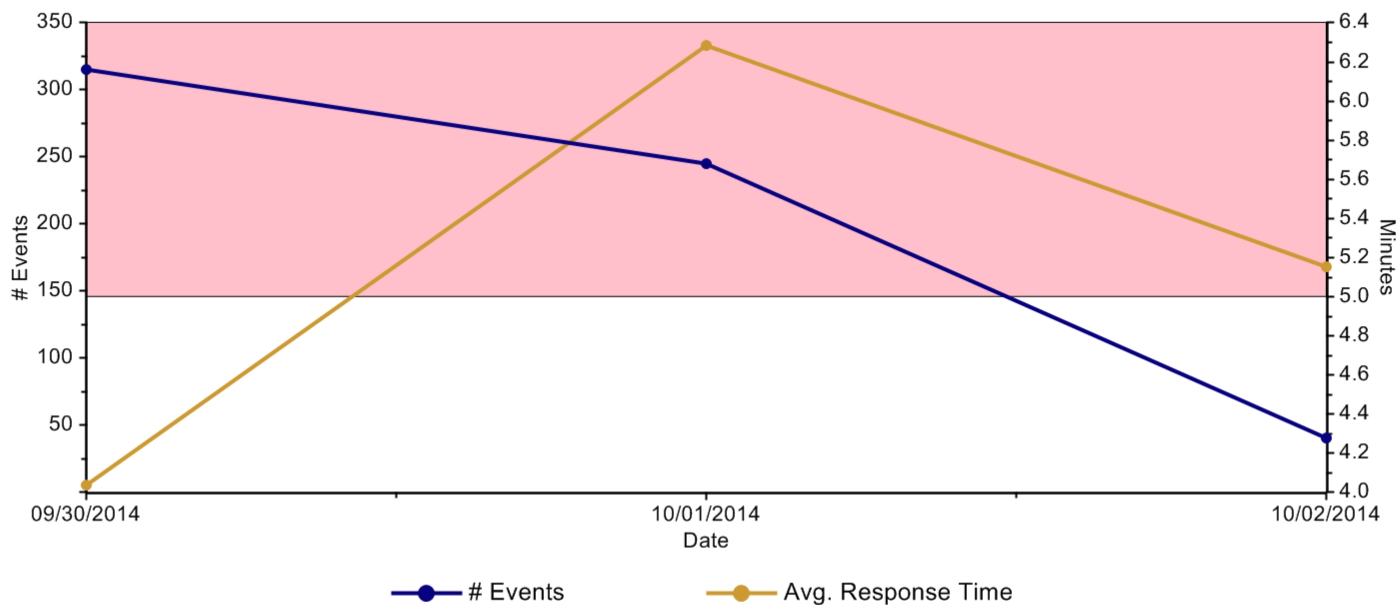

Worst Response Times - Top 10

Device	Location	Elapsed Time
Inovonics EchoStream Receiver/NetworkController	Apartment 107	00:26:35
Inovonics EchoStream Receiver/NetworkController	Apartment 102: Windchair, Jane	00:25:51
Inovonics EchoStream Receiver/NetworkController	Apartment 107	00:23:42
Inovonics EchoStream Receiver/NetworkController	Apartment 105: Farmer, Tony	00:22:40
Inovonics EchoStream Receiver/NetworkController	Apartment 105: Farmer, Tony	00:14:57
Inovonics EchoStream Receiver/NetworkController	Apartment 107	00:14:48
Inovonics EchoStream Receiver/NetworkController	Apartment 102: Windchair, Jane	00:14:41
Inovonics EchoStream Receiver/NetworkController	Apartment 102: Windchair, Jane	00:14:25
Inovonics EchoStream Receiver/NetworkController	Apartment 104: Bord, Michael	00:13:51
Inovonics EchoStream Receiver/NetworkController	Apartment 110	00:13:46

Demo Place

Facility Summary Report (09/29/2014 - 10/02/2014, 12:00 AM - 11:59 PM)

Group(s): [All Groups]

Daily Details

Date	Number of Events	Average Response Time
09/30/2014	315	00:04:02
10/01/2014	245	00:06:17
10/02/2014	40	00:05:09